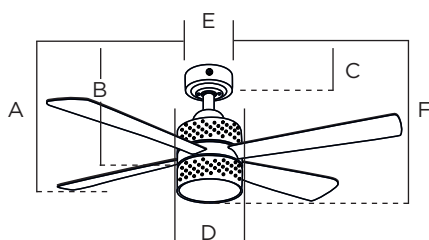

## Westinghouse Comet Ceiling Fan

Item Number **7801740** Ø 132 cm/52"

Design: white, white/beech blades, single light with opal frosted glass, pull chain, remote/wall control adaptable

### Specifications

Operation: ..... summer-winter use  
 Room size: ..... for rooms up to 25 - 30 sqm  
 Installation: ..... install with or without a down rod  
 Guarantee: ..... 10 year extended manufacturer's warranty on the motor  
 Weight net/gross: ..... 8,0 / 9,0 kg  
 Box dimension: ..... 640 x 225 x 325 mm  
 EAN Code: ..... 4895105600769  
 Voltage: ..... 230V/50Hz

### Energy Specifications

Electricity consumption/year: ..... 19,55 kWh  
 RPM: ..... 180/130/80  
 Wattage: ..... 58/40/26  
 Noise level: ..... 48,8dB(A)  
 Motor size: ..... AC Motor 153 x 15 mm  
 Lamp socket: ..... 2 x E 14, je max. 40 W (not included)  
 Maximum fan flow rate: ..... 166,67 m<sup>3</sup>/min  
 Blade pitch: ..... 11°  
 Max. ceiling pitch: ..... 13°

White/  
Beech

A. Top of Canopy to Bottom of Blade	31 cm
B. Top of Canopy to Bottom of Switch House	/ cm
C. Top of Canopy to Bottom of Canopy	6 cm
D. Width of Motor Housing	29 cm
E. Width of Canopy	15 cm
F. Top of Canopy to Bottom of Glass	38 cm