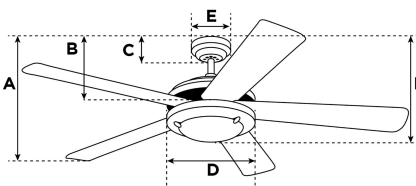

Item Number 7305840

Alloy Ceiling Fan

105 cm White Finish Reversible Blades (White/Silver)
Opal Frosted Glass

Specifications

Size.....	105 cm
Blades.....	Reversible MDF Blades (White/Silver)
Blade Pitch.....	15°
Approved Location.....	Indoor
Suggested Room Size.....	For rooms up to 10 m ²
Down Rod.....	10 cm
Installation.....	Down Rod Only
Max. Ceiling Angle.....	18°
Lead Wire.....	15 cm
Light Bulb Usage.....	Use (2) E14 Base Lamps, 40 Watt Maximum (not included)
Control	Remote/Wall Control Adaptable
Motor Finish.....	White
Motor Material	Silicon Steel Motor 153mm x 12mm
Reverse Airflow.....	Yes
Noise Level.....	N/A
Capacitor	Dual
Weight net/gross.....	5,5 / 6,2 kg
Box Dimensions.....	23 x 27,5 x 47,5 cm
EAN Code.....	4895105613486

Warranty

Ceiling fans backed by our extended Warranty have a 10 year motor warranty and a 2-year warranty on all other parts.

A. Top of Canopy to Bottom of Blades	18 cm
B. Top of Canopy to Bottom of Switch House	28 cm
C. Top of Canopy to Bottom of Canopy	6,4 cm
D. Width of Motor Housing.....	17 cm
E. Width of Canopy.....	13 cm
F. Top of Canopy to Bottom of Glass	30 cm