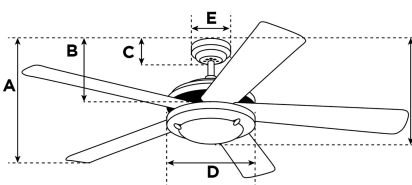

### Specifications

Size .....	122 cm
Blades.....	Plywood Blades (White)
Blade Pitch.....	11°
Approved Location.....	Indoor
Suggested Room Size.....	For rooms up to 10 m <sup>2</sup>
Down Rod.....	10 cm
Installation.....	Down Rod Only
Max. Ceiling Angle.....	18°
Lead Wire.....	15 cm
Light Bulb Usage.....	Includes 16 Watt Integrated LED
Control .....	Remote/Wall Control Adaptable
Motor Finish.....	White with Brushed Nickel Accents
Motor Material .....	Silicon Steel Motor 144mm x 10mm
Reverse Airflow.....	Yes
Noise Level.....	60 db(A)
Capacitor .....	Triple
Weight net/gross.....	6,7 / 7,9 kg
Box Dimensions.....	31 x 28,8 x 63,1 cm
EAN Code.....	4895105613349

### Warranty

Ceiling fans backed by our extended Warranty have a 10 year motor warranty and a 2-year warranty on all other parts.

A. Top of Canopy to Bottom of Blades .....	33 cm
B. Top of Canopy to Bottom of Switch House .....	40,5 cm
C. Top of Canopy to Bottom of Canopy .....	5,7 cm
D. Width of Motor Housing.....	24 cm
E. Width of Canopy.....	13 cm
F. Top of Canopy to Bottom of Glass .....	44,5 cm