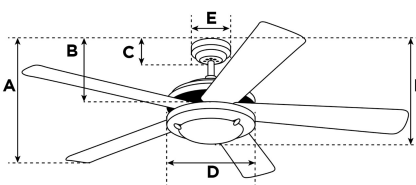

Item Number 7225840

Josef Ceiling Fan

122 cm Brushed Nickel Finish Clear Acrylic Blades Opal Frosted Glass

Specifications

Size	122 cm
Blades.....	Plastic Blades (Translucent)
Blade Pitch.....	51°
Approved Location.....	Indoor
Suggested Room Size.....	For rooms up to 20 m²
Down Rod.....	15 cm
Installation.....	Down Rod Only
Max. Ceiling Angle.....	N/A
Lead Wire.....	30 cm
Light Bulb Usage.....	Includes 17 Watt Integrated LED
Control	Remote Control Included
Motor Finish.....	Brushed Nickel
Motor Material	155mm x 16mm DC Motor
Reverse Airflow.....	Yes
Noise Level.....	56 db(A)
Capacitor	N/A
Weight net/gross.....	8,2 / 10,1 kg
Box Dimensions.....	27 x 31,1 x 55,6 cm
EAN Code.....	4895105613288

Warranty

Ceiling fans backed by our extended Warranty have a 10 year motor warranty and a 2-year warranty on all other parts.

A. Top of Canopy to Bottom of Blades	27 cm
B. Top of Canopy to Bottom of Switch House	N/A
C. Top of Canopy to Bottom of Canopy	5,7 cm
D. Width of Motor Housing.....	18 cm
E. Width of Canopy.....	13 cm
F. Top of Canopy to Bottom of Glass	41,5 cm