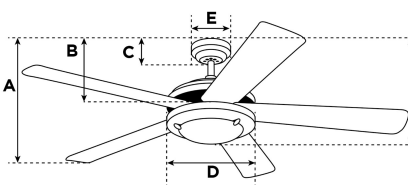

### Specifications

Size.....	105 cm
Blades.....	Reversible MDF Blades (White/Beech)
Blade Pitch.....	11°
Approved Location.....	Indoor
Suggested Room Size.....	For rooms up to 20 m <sup>2</sup>
Down Rod.....	10 cm
Installation.....	Dual Mount System
Max. Ceiling Angle.....	18°
Lead Wire.....	15 cm
Light Bulb Usage.....	Use (1) E27 Base Lamp, 60 Watt Maximum (not included)
Control .....	Remote/Wall Control Adaptable
Motor Finish.....	White
Motor Material .....	Cold Rolled Steel Motor 153mm x 10mm
Reverse Airflow.....	Yes
Noise Level.....	47 db(A)
Capacitor .....	Dual
Weight net/gross.....	4,5 / 5,4 kg
Box Dimensions.....	25,5 x 23 x 42,5 cm
EAN Code.....	4895105610669

### Warranty

Ceiling fans backed by our extended Warranty have a 10 year motor warranty and a 2-year warranty on all other parts.

A. Top of Canopy to Bottom of Blades .....	29 cm
B. Top of Canopy to Bottom of Switch House .....	32,5 cm
C. Top of Canopy to Bottom of Canopy .....	6,2 cm
D. Width of Motor Housing.....	17 cm
E. Width of Canopy.....	13 cm
F. Top of Canopy to Bottom of Glass .....	44 cm