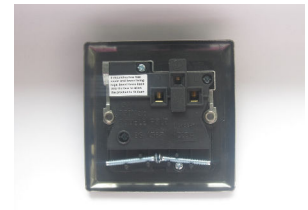

Data Sheet

Product Code: XY4B.MB

Product Description: 1-Gang 13A Double Pole Switched Socket

Range: Urban

Finish: Matt Black

Product Category: 13A Socket

Insert/Knob Colour: Black Inserts

Barcode: 5021575031270

Maximum Load Rating: 13A

Maximum Current Rating: 13A

Terminal (Live) Diameter: 4.8mm; **Capacity:** 4 x 2.5mm²

Terminal (Neutral) Diameter: 4.8mm; **Capacity:** 4 x 2.5mm²

Terminal (Earth) Diameter: 4.8mm; **Capacity:** 4 x 2.5mm²

Intended Applications: Indoor Use Only. Domestic power supply.

Safety Advice: Product Must Be Earthed.

Applicable Safety Standard: BS 1363-2

Commodity Code: 85366990

Declaration of Conformity

Product Features

- ⊕ Double pole switching for safer operation
- ⊕ Bevelled edge faceplate
- ⊕ Varilight Urban: Inspirational finishes for stylish spaces

10 YEAR GUARANTEE

BRITISH MADE

All information is subject to change without notice. Errors and omissions excepted. Images are for illustrative purposes only. Individual features and colours may vary. Refer to date of issue to identify latest version.