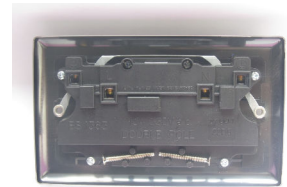

Data Sheet

Product Code: XV5W

Product Description: 2-Gang 13A Double Pole Switched Socket

Range: Classic

Finish: Victorian Brass

Product Category: 13A Socket

Insert/Knob Colour: White Inserts

Barcode: 5021575850420

Maximum Load Rating: 13A

Maximum Current Rating: 13A

Terminal (Live) Diameter: 4.8mm; **Capacity:** 4 x 2.5mm²

Terminal (Neutral) Diameter: 4.8mm; **Capacity:** 4 x 2.5mm²

Terminal (Earth) Diameter: 4.8mm; **Capacity:** 4 x 2.5mm²

Intended Applications: Indoor Use Only. Domestic power supply.

Safety Advice: Product Must Be Earthed.

Applicable Safety Standard: BS 1363-2

Commodity Code: 85366990

Declaration of Conformity

Product Features

- ✔ Double pole switching for safer operation
- ✔ Bevelled edge faceplate

10 YEAR GUARANTEE

BRITISH MADE

All information is subject to change without notice. Errors and omissions excepted. Images are for illustrative purposes only. Individual features and colours may vary. Refer to date of issue to identify latest version.