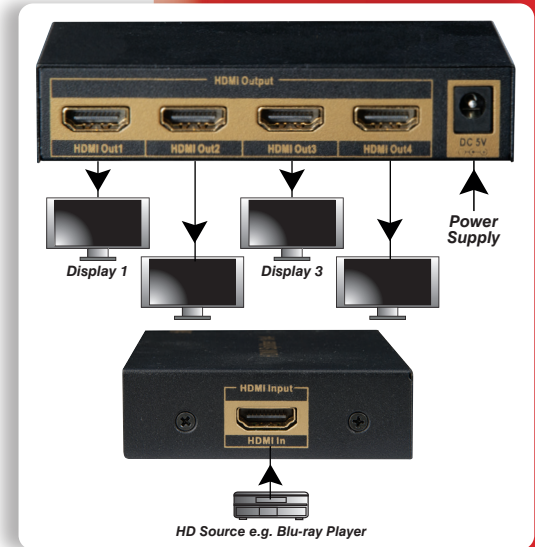

New 4k HDMI Splitters

Split the HDMI input from a single HDMI source to multiple displays without loss of signal strength

- Support full Ultra HD 4k x 2k (3840 x 2160) & 3D
- Automatic EDID management on all models
- 8 way splitter features EDID manual override
- Bi-directional IR control system

HDM 2SP4K - 2 Way 4k HDMI Splitter

HDM 4SP4K - 4 Way 4k HDMI Splitter

HDM 8SP4K - 8 Way 4k HDMI Splitter

All supplied with dedicated DC 5V = 2000mA power supply and full instructions