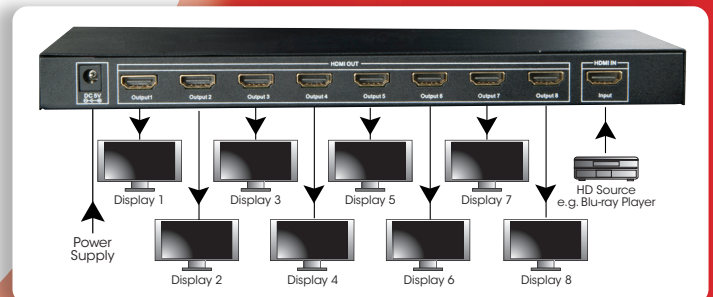

New 4k HDMI Splitters

Split the HDMI input from a single HDMI source to multiple displays without loss of signal strength

- Support full Ultra HD 4k x 2k (3840 x 2160) & 3D
- Automatic EDID management on all models
- 8 way splitter features EDID manual override
- Bi-directional IR control system

HDM 2SP4K - 2 Way 4k HDMI Splitter

HDM 4SP4K - 4 Way 4k HDMI Splitter

HDM 8SP4K - 8 Way 4k HDMI Splitter

All supplied with dedicated DC 5V = 2000mA power supply and full instructions