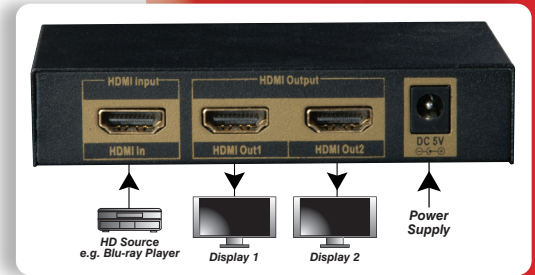

New 4k HDMI Splitters

Split the HDMI input from a single HDMI source to multiple displays without loss of signal strength

- Support full Ultra HD 4k x 2k (3840 x 2160) & 3D
- Automatic EDID management on all models
- 8 way splitter features EDID manual override
- Bi-directional IR control system

HDM 2SP4K - 2 Way 4k HDMI Splitter

HDM 4SP4K - 4 Way 4k HDMI Splitter

HDM 8SP4K - 8 Way 4k HDMI Splitter

All supplied with dedicated DC 5V = 2000mA power supply and full instructions