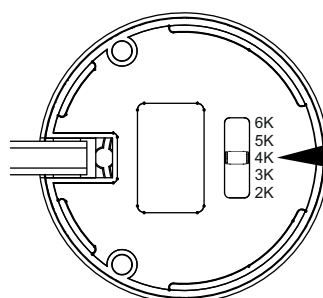

5CCT CHANGEABLE SWITCH: