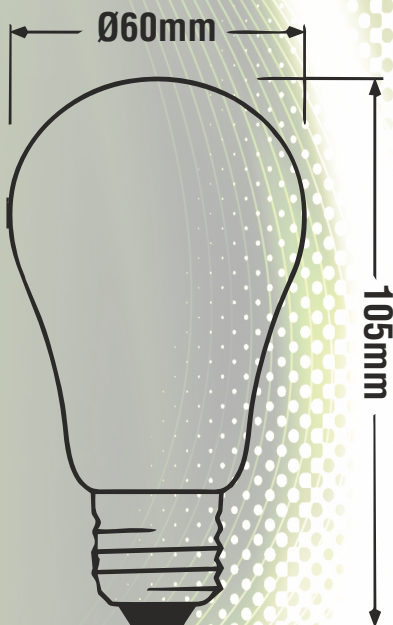

LTFGL6

NEW 6W LED Filament GLS Lamp

LEDLITE LED Filament Lamps are ideal for general lighting applications, particularly suited for areas such as lobbies, corridors, stairwells in hotels, restaurants, bars or homes.

Compatible with existing fixtures with E27/B22 holder and designed for retrofit replacement of incandescent lamps, LED Filament lamps deliver huge energy savings, minimizing maintenance cost.

Dimensions:

Features:

- Voltage: 220-240 V/AC 50Hz
- Power: 6W
- Lumen Output: 600lm
- Colour Temperature: Warm White - 2700K
- CRI>80
- Beam Angle: 360°
- Non-Dimmable
- Direct replacement for standard 60W incandescent lamps
- Materials: Aluminium + Glass (Clear)
- Base type: E27 / B22
- Operating temperature: -20° to +40° Celsius
- Low power consumption
- No mercury, No radiation, No UV
- Life span: 20,000 hours.
- Warranty: 2 years.
- CE/ROHS Certifications