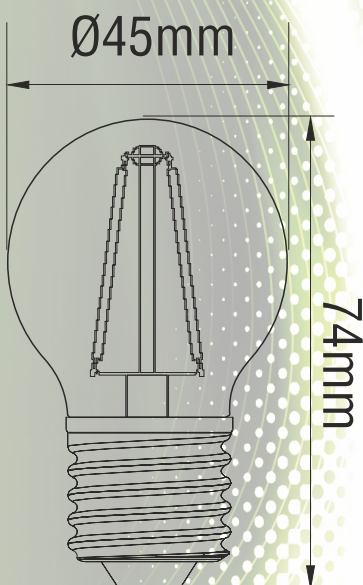

LTFGB4

4W LED Filament Golf Ball Lamps

LED Filament Golf Ball Lamps are ideal for general lighting applications, particularly suited for areas such as lobbies, corridors, stairwells in hotels, restaurants, bars or homes.

Compatible with existing fixtures with E14/B15/E27/B22 holder and designed for retrofit replacement of incandescent lamps, LED Filament lamps deliver huge energy savings, minimizing maintenance cost.

Dimensions:

Features:

- Voltage: 220-240 V/AC 50Hz
- Power: 4W
- Lumen Output: 420lm
- Colour Temperature: Warm White - 2700K
- CRI>80
- Beam Angle: 360°
- Direct replacement for standard 40W incandescent lamps
- Materials: Aluminium + Glass (Clear)
- Base type: E14, E27, B15, B22
- Operating temperature: -20° to +40° Celsius
- Low power consumption
- No mercury, No radiation, No UV
- Life span: 20,000 hours.
- Non-dimmable
- Warranty: 2 years.
- CE/ROHS Certifications