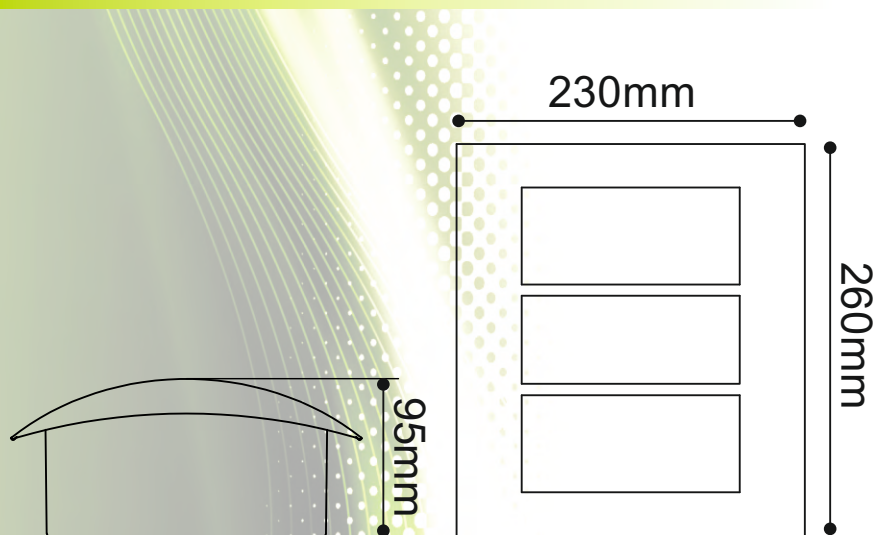

LED LITE™
Energy Saving LED

LTSSWL1

60W Stainless Steel Wall Light

Dimensions (mm):

Specifications:

- Voltage: 220-240V/AC
- Frequency: 50/60Hz
- Max Load (ES/E27 Lampholder):
 - Incandescent: 60W
 - Fluorescent: 20W CFL
 - LED: 3-15W
- IP Rating: IP44
- Material: Stainless Steel & Plastic Diffuser

IP44

**230V
50Hz**

**60W
max.**