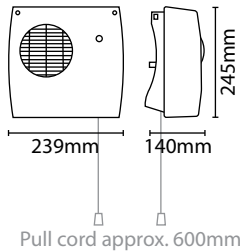

2KW ADJUSTABLE DOWNFLOW HEATER WITH RUNBACK TIMER

- Fire retardant Polycarbonate & ABS construction
- Up to 2kW heat output: fast heating
- Mains indicator light
- Pull cord on/off switch
- Internal load switch 1kW / 2kW: allows output adjustment to suit room size
- Up to 35 minute runback timer - adjustable upon installation
- Thermal Cut Out

• M.O.M: 1 / O.P.Q: 6

Select desired mode of operation using the dip switches*

1. 1 - On position 1kW / Off position 2kW
2. 2 - On position 5 minutes
3. 3 - On position 10 minutes
4. 4 - On position 20 minutes

*You can have multiple time dip switches selected at one time, this allows you to add the times together e.g dip switch 2 and 3 on = 15 minutes

Code	Colour	Wattage	IP Rating
DFHT2KW	White	2kW	IP21