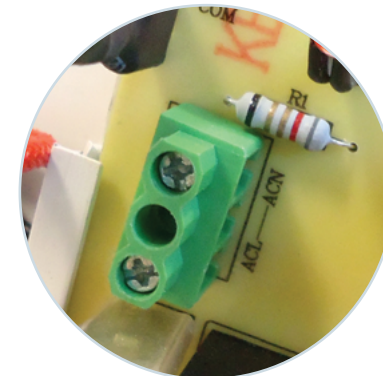

2KW ADJUSTABLE DOWNFLOW HEATER WITH RUNBACK TIMER

- Fire retardant Polycarbonate & ABS construction
- Up to 2kW heat output: fast heating
- Mains indicator light
- Pull cord on/off switch
- Internal load switch 1kW / 2kW: allows output adjustment to suit room size
- Up to 35 minute runback timer - adjustable upon installation
- Thermal Cut Out

• M.O.M: 1 / O.P.Q: 6

Wiring block

Select desired mode of operation using the dip switches*

- 1 - On position 1kW / Off position 2kW
- 2 - On position 5 minutes
- 3 - On position 10 minutes
- 4 - On position 20 minutes

*You can have multiple time dip switches selected at one time, this allows you to add the times together e.g dip switch 2 and 3 on = 15 minutes

Code	Colour	Wattage	IP Rating
DFHT2KW	White	2kW	IP21