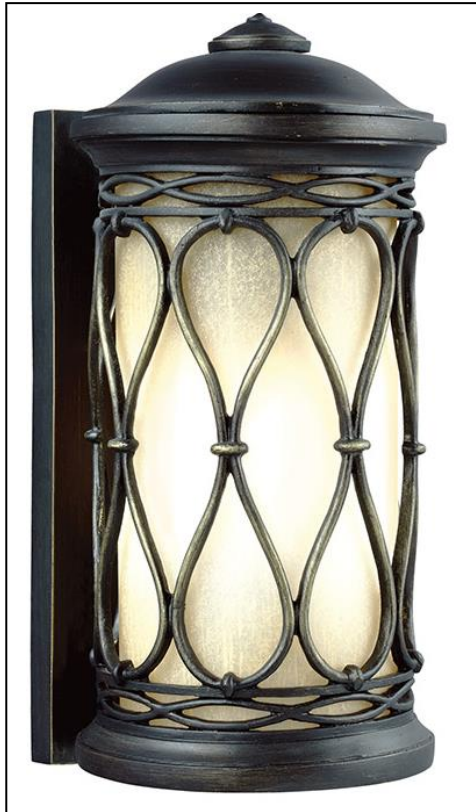

**BRAND: WELLFLEET**
**STYLE: ILT WALL LIGHT**

1. Item Code	FE/WELLFLEET/S	23. Maximum Drop	N/A
2. Drawing No.	FE OLI0900 Wellfleet S	24. Adjustable?	NO
3. Tested?	No	25. Shade/Glass Material	SNOW ETCHED GLASS
4. Final Sign-off Sample Done?	No	26. Shade Width (mm)	159.5
5. Category	OUTDOOR	27. Shade Height (mm)	316
6. Type	WALL LIGHT	28. Shade Depth (mm)	159.5
7. Finish	AGED BRONZE	29. Size of Back-Plate/Ceiling Rose (mm)	116 X 282
8. IP Rating	IP44	30. Main Material	EPMM, STEEL & GLASS
9. Class	I	31. Power Cable Colour	N/A
10. Voltage	240V	32. Power Cable Length (mm)	200
11. Wattage (1)	1 X Max 75W	33. Chain Length (mm)	N/A
12. Wattage (2)	N/A	34. Rod Length (mm)	N/A
13. Lamp Holder Type (1)	1 X E27	35. PIR	NO
14. Lamp Holder Type (2)	N/A	36. Switch Type and location	N/A
15. No. of Lamps	1	37. Connection Method	IP44 Terminal Block on a 200mm tail
16. Lamp Supplied	NO	38. Plug Type	N/A
17. Dimmable?	DEPENDENT ON LAMP	39. Plug Colour	N/A
18. Lumen Output & Colour Temp	N/A	40. Product Weight (kg)	1.5
19. Overall Width/Diameter (mm)	159.5	41. Carton Dimensions (mm)	440 X 410 X 235
20. Overall Height (mm)	320.9	42. Carton Weight (kg)	2.2
21. Overall Depth (mm)	185.5	43. Notes 1	
22. Minimum Drop	N/A	44. Notes 2	