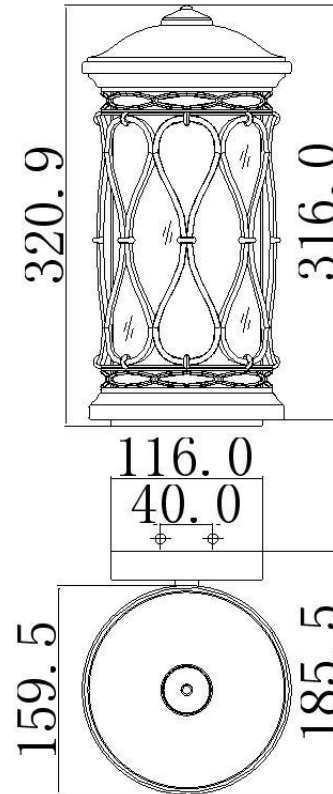

**BRAND: WELLFLEET**
**STYLE: ILT WALL LIGHT**

1. Item Code	FE/WELLFLEET/S	23. Maximum Drop	N/A
2. Drawing No.	FE OLI0900 Wellfleet S	24. Adjustable?	NO
3. Tested?	No	25. Shade/Glass Material	SNOW ETCHED GLASS
4. Final Sign-off Sample Done?	No	26. Shade Width (mm)	159.5
5. Category	OUTDOOR	27. Shade Height (mm)	316
6. Type	WALL LIGHT	28. Shade Depth (mm)	159.5
7. Finish	AGED BRONZE	29. Size of Back-Plate/Ceiling Rose (mm)	116 X 282
8. IP Rating	IP44	30. Main Material	EPMM, STEEL & GLASS
9. Class	I	31. Power Cable Colour	N/A
10. Voltage	240V	32. Power Cable Length (mm)	200
11. Wattage (1)	1 X Max 75W	33. Chain Length (mm)	N/A
12. Wattage (2)	N/A	34. Rod Length (mm)	N/A
13. Lamp Holder Type (1)	1 X E27	35. PIR	NO
14. Lamp Holder Type (2)	N/A	36. Switch Type and location	N/A
15. No. of Lamps	1	37. Connection Method	IP44 Terminal Block on a 200mm tail
16. Lamp Supplied	NO	38. Plug Type	N/A
17. Dimmable?	DEPENDENT ON LAMP	39. Plug Colour	N/A
18. Lumen Output & Colour Temp	N/A	40. Product Weight (kg)	1.5
19. Overall Width/Diameter (mm)	159.5	41. Carton Dimensions (mm)	440 X 410 X 235
20. Overall Height (mm)	320.9	42. Carton Weight (kg)	2.2
21. Overall Depth (mm)	185.5	43. Notes 1	
22. Minimum Drop	N/A	44. Notes 2	